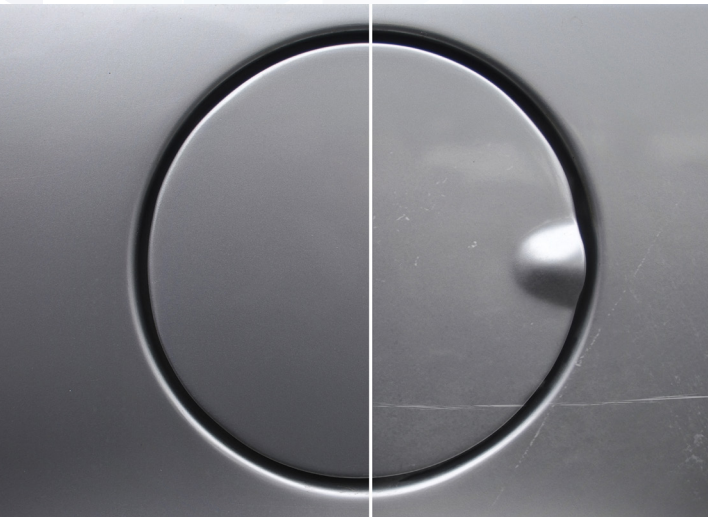

*For more information please contact your
ABRO sales representative.*